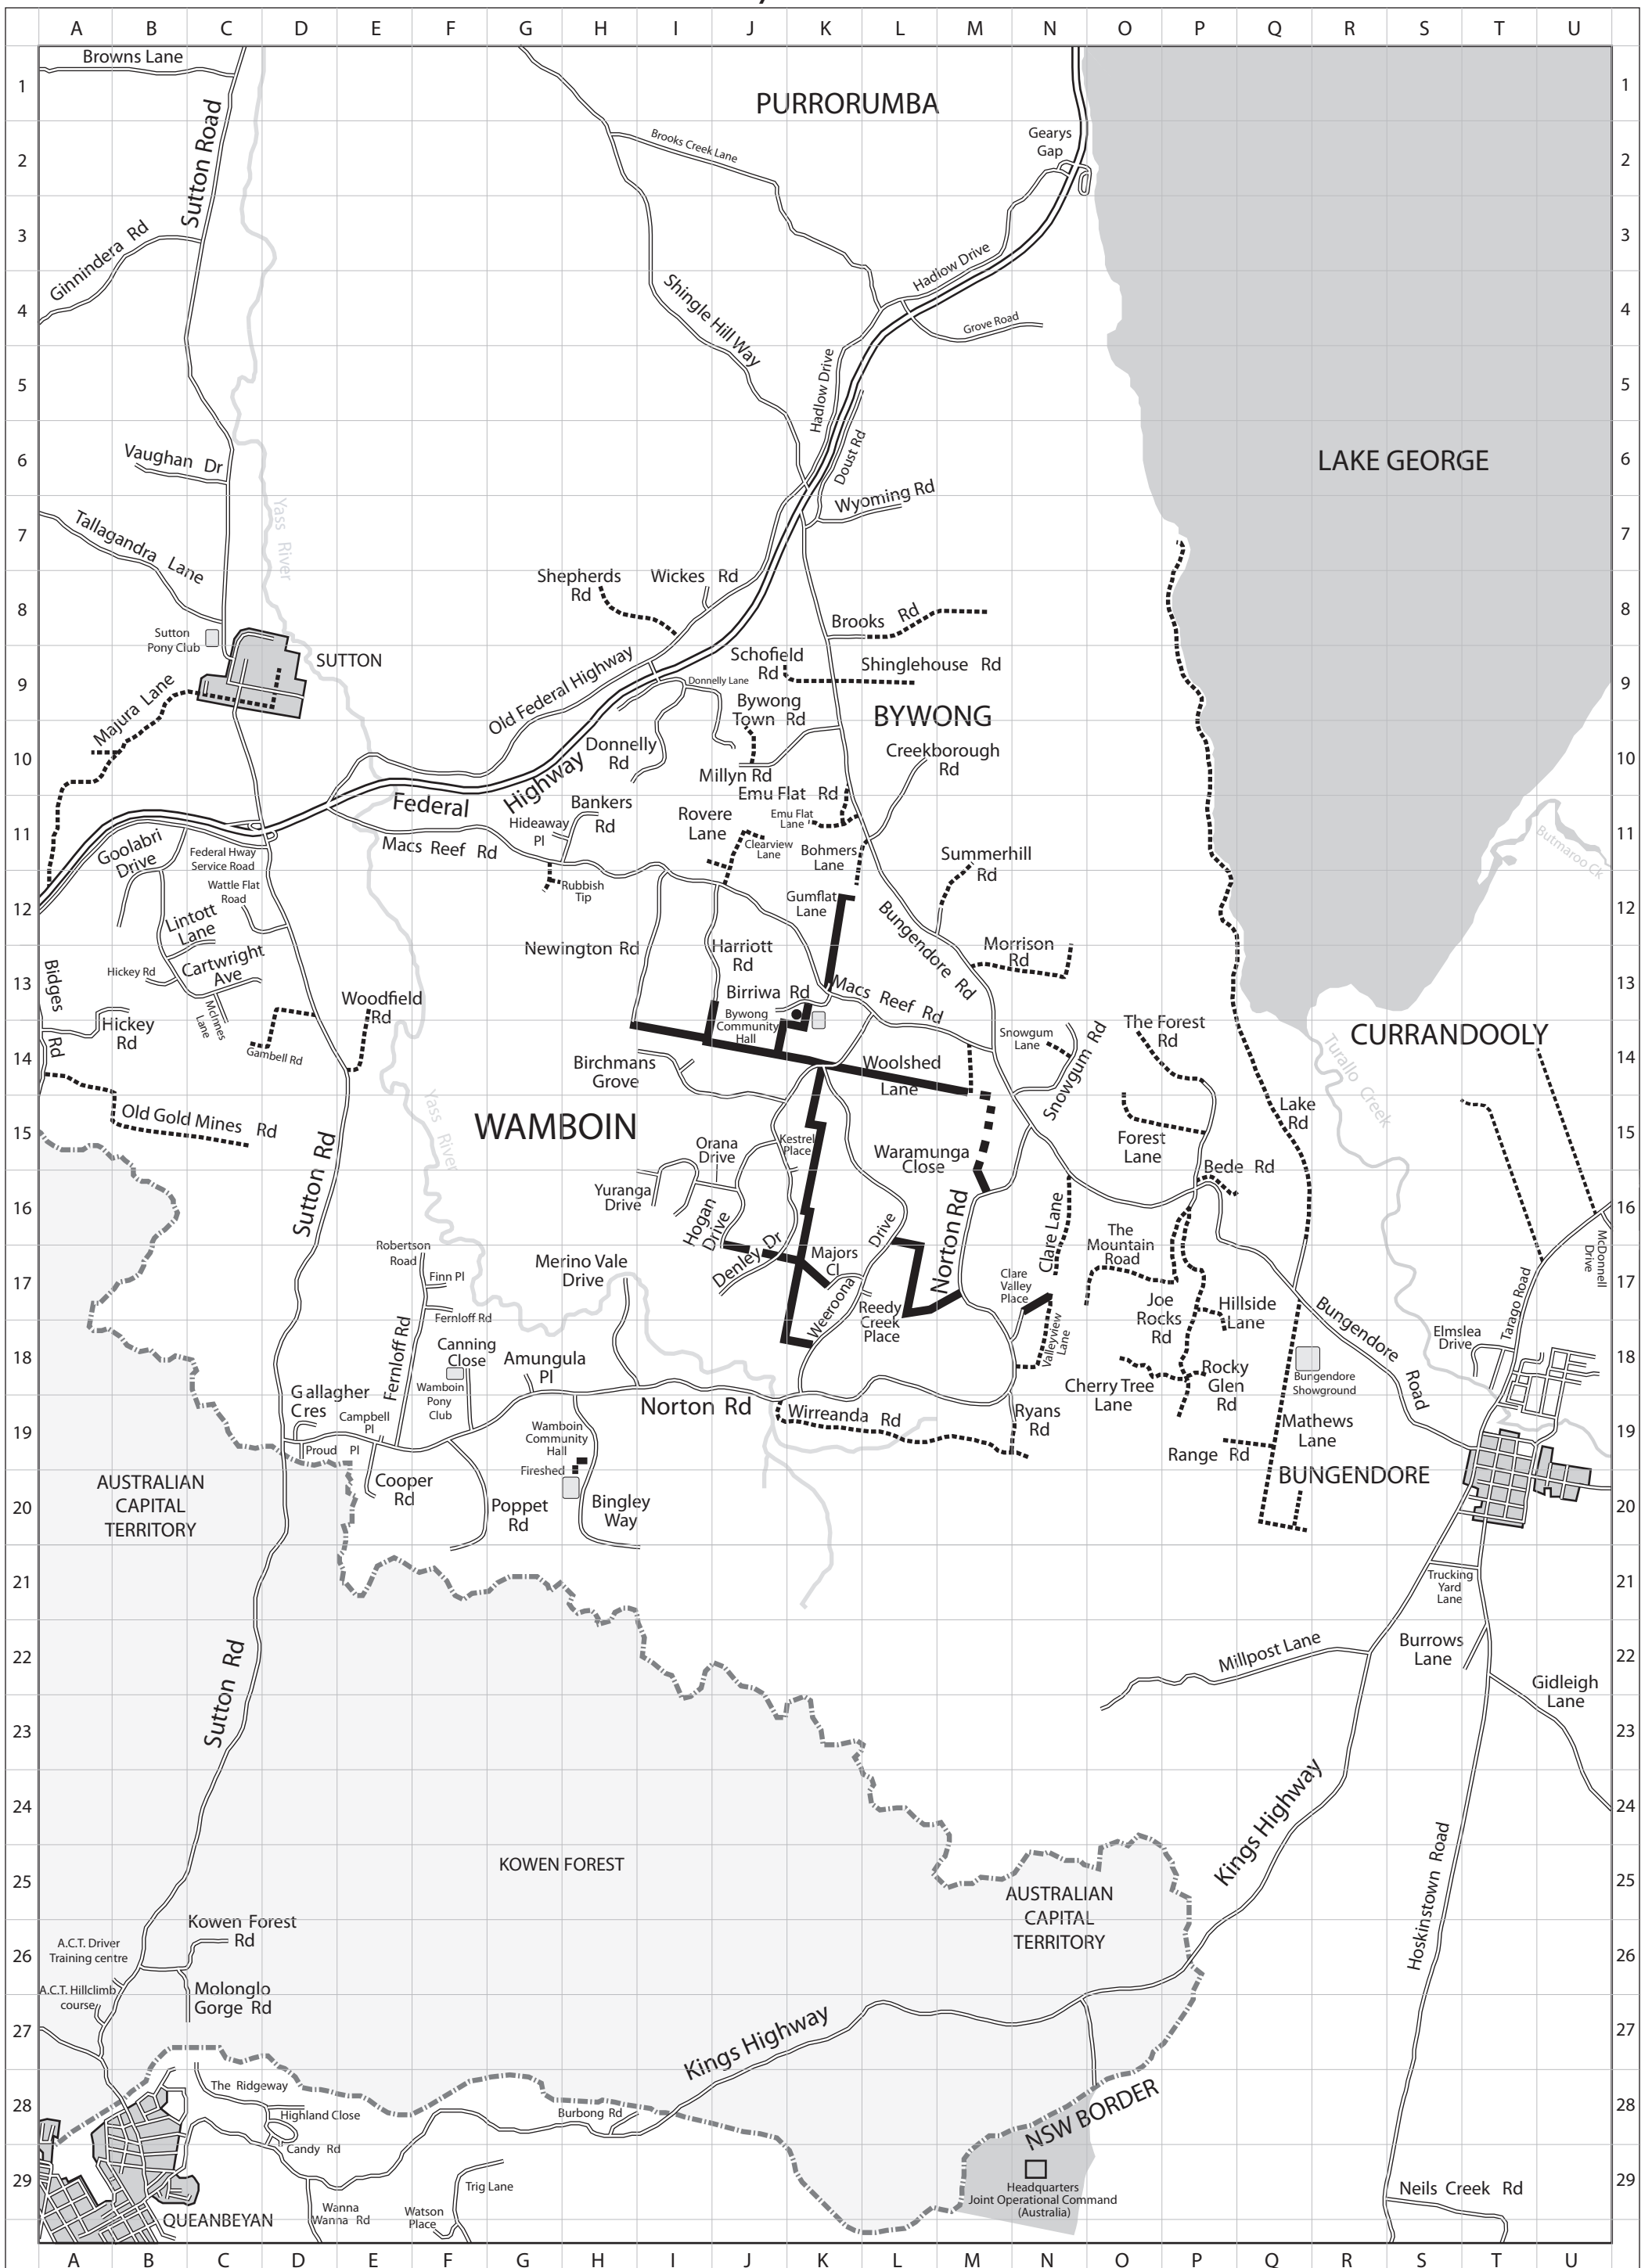

WAMBOIN/BYWONG GREENWAYS

Sealed road
 Unsealed road
 River or creek
 Greenways

DISCLAIMER: The information on this map is as accurate as possible. However, there is no guarantee that the information is totally accurate or complete. Therefore you should not rely solely on this information when making decisions. If inaccuracies are noted please contact: paul.brugman@anu.edu.au