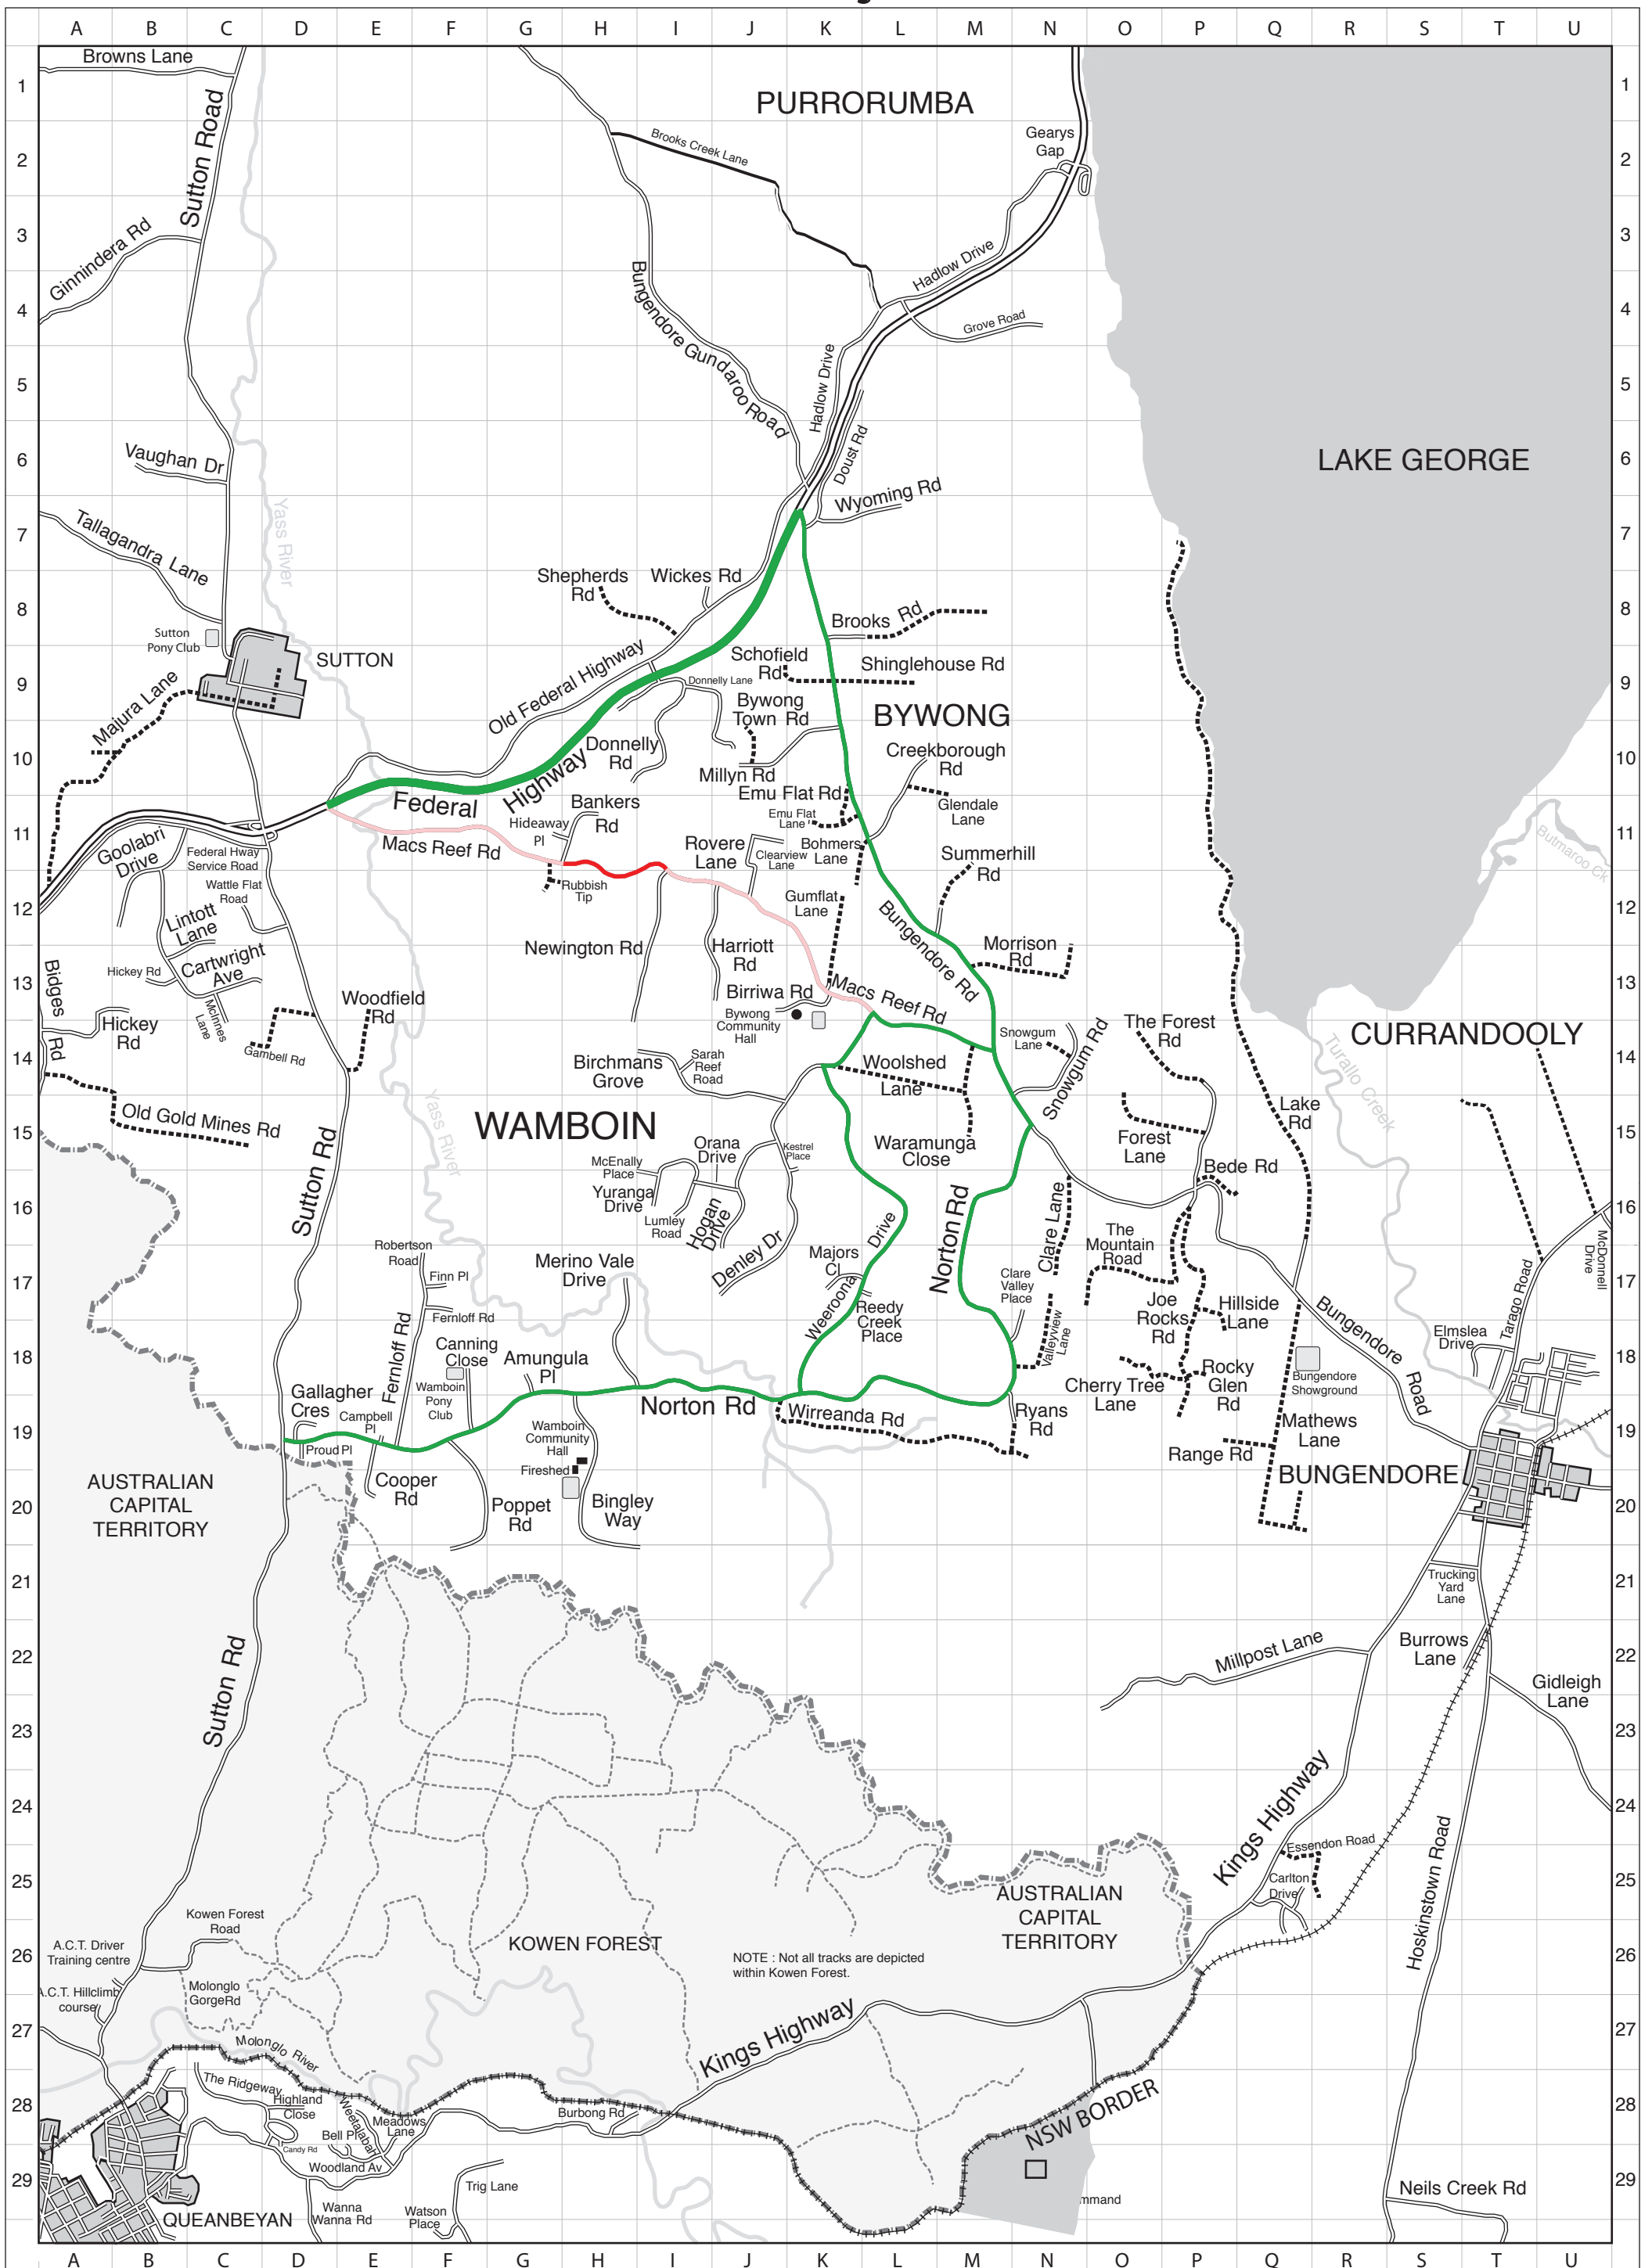

Recommended alternate routes during Macs Reef Road rehabilitation works

NOTE: Not all tracks are depicted within Kowen Forest.

- Sealed road
- Unsealed road
- Restricted access track
- Roadworks
- Recommended Detours

DISCLAIMER: The information on this map is as accurate as possible. However, there is no guarantee that the information is totally accurate or complete. Therefore you should not rely solely on this information when making decisions.